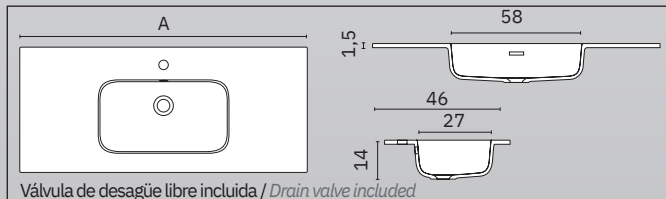

SOLID MARBLE BLOW

Válvula de desagüe libre incluida / Drain valve included

A (cm)

60	EB.061.C	168,00 €
80	EB.081.C	210,00 €
100	EB.101.C	252,00 €