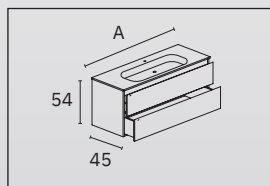

A (cm)

60	CL.060.WM	360,00 €
80	CL.080.WM	415,00 €
100	CL.100.WM	470,00 €

COOL
Blanco mate y nogal /
Matte white & walnut

A (cm)

60	CL.060.WNOGAL	360,00 €
80	CL.080.WNOGAL	415,00 €
100	CL.100.WNOGAL	470,00 €