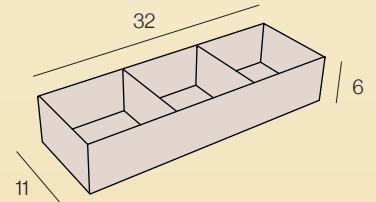

DRAWBOX

98279.01 **12,00 €**