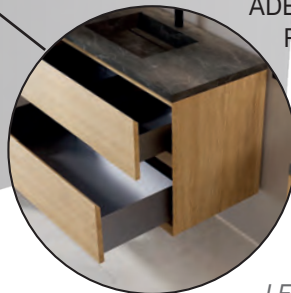

Para un mejor uso y almacenamiento el cajón superior tiene una altura de 12 cm y el inferior de 15 cm.

New Ultraslim drawer, an innovation in the bathroom sector with a pure minimalist metal profile with a thickness of 2 mm. The high aesthetic value of this drawer is functionally validated with increased interior storage capacity and a tool-free three-dimensional adjustment (UP-DOWN; RIGHT-LEFT, FORWARD-BACKWARD).

For better use and storage, the upper drawer has a height of 12 cm, and the lower one has a height of 15 cm.