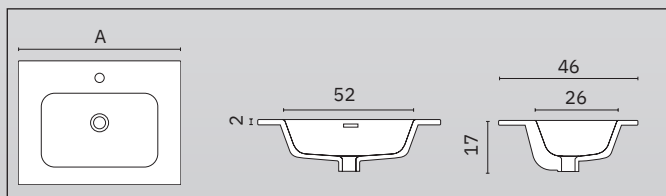

TARIFA ARTÍCULOS GENERAL / GENERAL PRICE LIST

MUEBLES / VANITIES

COOL
Mud

A (cm)

P.V.R. / R.R.P.

60	CL.060.MUD	360,00 €
80	CL.080.MUD	415,00 €
100	CL.100.MUD	470,00 €

COOL
Blanco mate /
Matte white

A (cm)

60	CL.060.WM	360,00 €
80	CL.080.WM	415,00 €
100	CL.100.WM	470,00 €

COOL
Blanco mate y nogal /
Matte white & walnut

A (cm)

60	CL.060.WNOGAL	360,00 €
80	CL.080.WNOGAL	415,00 €
100	CL.100.WNOGAL	470,00 €

ENCIMERA / COUNTERTOP

CERÁMICA / CERAMIC VOLTERRA

A (cm)

P.V.R. / R.R.P.

60	EV.061.C	75,00 €
80	EV.081.C	82,00 €
100	EV.101.C	118,00 €