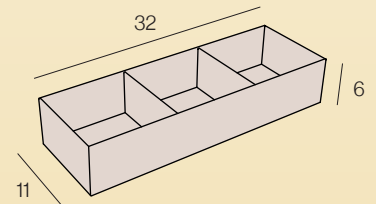

DRAWBOX

98279.01 **12,00 €**