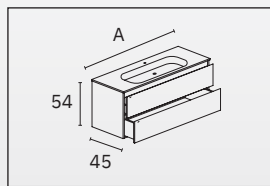

TARIFA ARTÍCULOS GENERAL / GENERAL PRICE LIST

MUEBLES / VANITIES

COOL
Mud

A (cm)

P.V.R. / R.R.P.

60	CL.060.MUD	360,00 €
80	CL.080.MUD	415,00 €
100	CL.100.MUD	470,00 €

COOL
Blanco mate /
Matte white