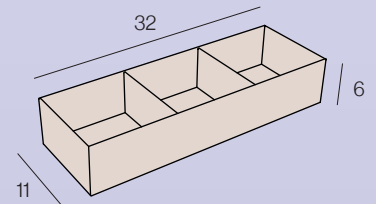

DRAWBOX

	P.V.R. / R.R.P.
98279.01	12,00 €