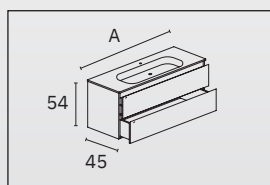

TARIFA ARTÍCULOS GENERAL / GENERAL PRICE LIST

MUEBLES / VANITIES

COOL
Mud

A (cm)

P.V.R. / R.R.P.

60	CL.060.MUD	360,00 €
80	CL.080.MUD	415,00 €
100	CL.100.MUD	470,00 €

COOL
Blanco mate /
Matte white

A (cm)

60	CL.060.WM	360,00 €
80	CL.080.WM	415,00 €
100	CL.100.WM	470,00 €

COOL
Blanco mate y nogal /
Matte white & walnut

A (cm)

60	CL.060.WNOGAL	360,00 €
80	CL.080.WNOGAL	415,00 €
100	CL.100.WNOGAL	470,00 €

ENCIMERA / COUNTERTOP

CERÁMICA / CERAMIC VOLTERRA

A (cm)

P.V.R. / R.R.P.

60	EV.061.C	75,00 €
80	EV.081.C	82,00 €
100	EV.101.C	118,00 €

SOLID MARBLE BLOW

Válvula de desagüe libre incluida / Drain valve included

A (cm)

60	EB.061.C	168,00 €
80	EB.081.C	210,00 €
100	EB.101.C	252,00 €

LANIC STORM WHITE

Válvula de desagüe libre incluida / Drain valve included

A (cm)

60	EL.061.C.W	340,00 €
80	EL.081.C.W	425,00 €
100	EL.101.C.W	510,00 €

LANIC ALLURE BLACK

A (cm)

60	EL.061.C.N	340,00 €
80	EL.081.C.N	425,00 €
100	EL.101.C.N	510,00 €