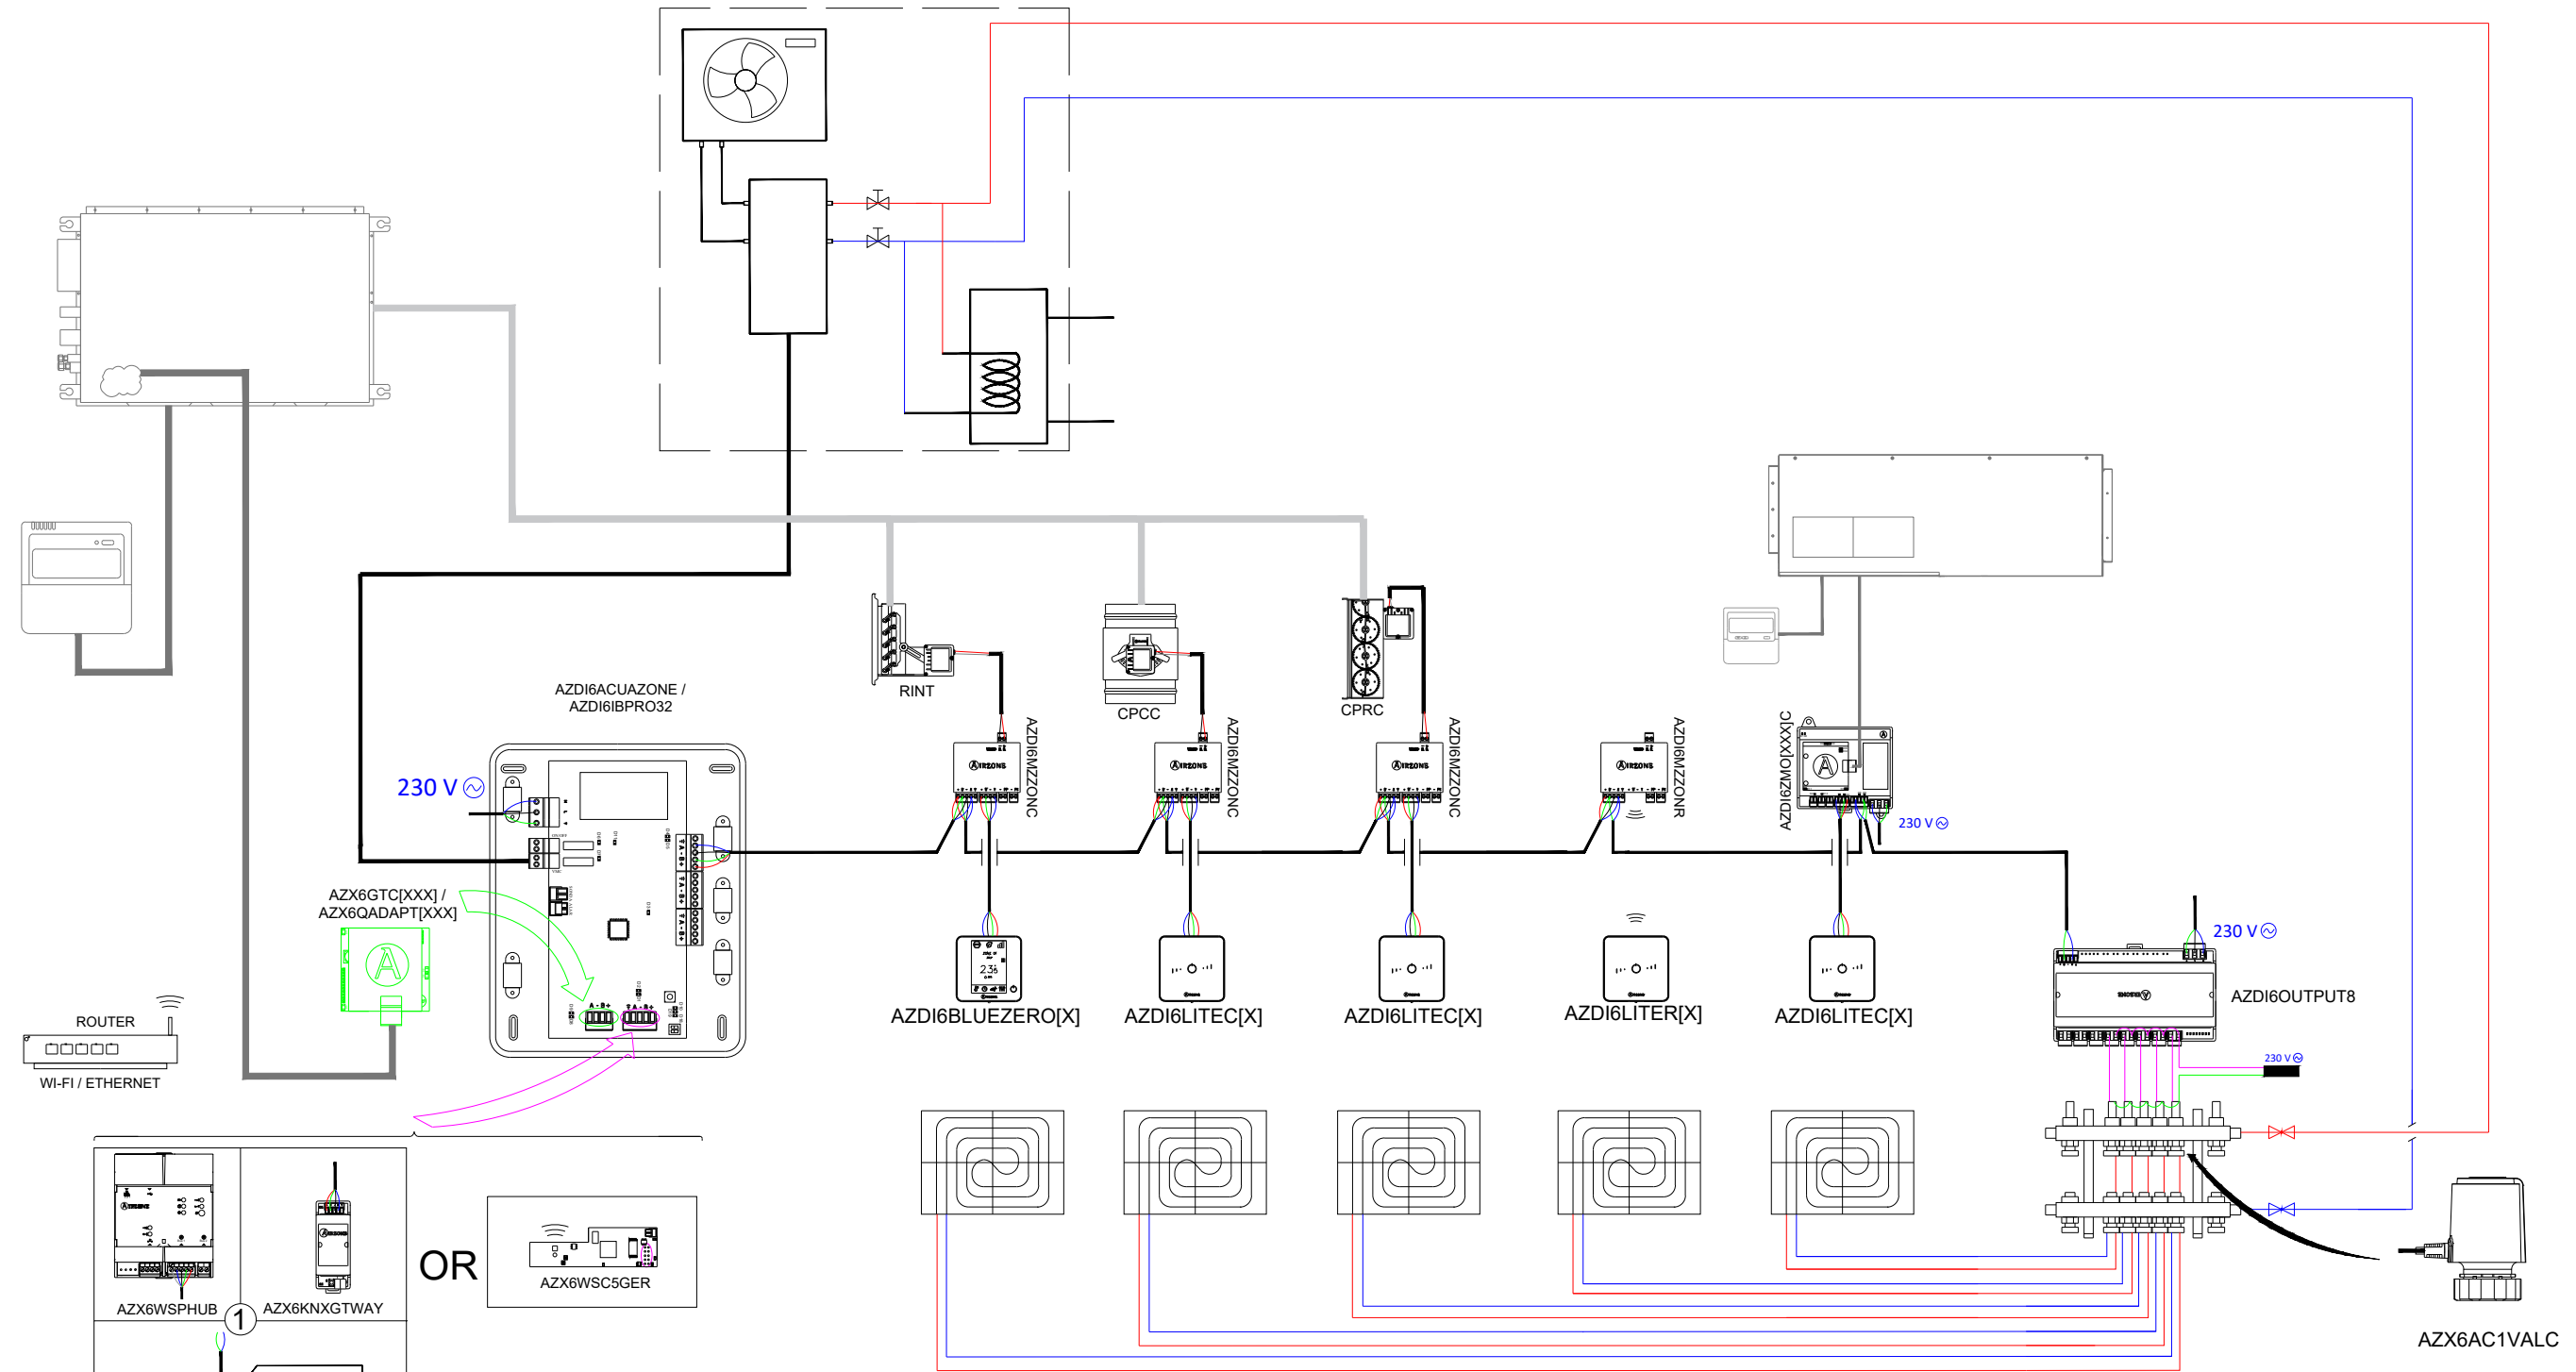

UNIDADE INVERTER DE CONDUTAS ZONIFICADA E INDIVIDUAL COM ELEMENTO RADIANTE ATÉ 32 ZONAS

PT

OU

AZDI6ACUAZONE	CENTRAL DO SISTEMA AIRZONE ACUAZONE
AZDI6BLUEZEROC[X]	TERMOSTATO BLUEFACE ZERO [COR] AIRZONE
AZDI6THINK[R][X]	TERMOSTATO [RADIO] THINK [COR] AIRZONE
AZDI6LITE[C/R][X]	TERMOSTATO [CABO/RADIO] LITE [COR] AIRZONE
AZDI6MZZON[C/R]	MÓDULO DE ZONA MOTOR [CABO/RADIO] AIRZONE
AZX6KNXGTWAY	GATEWAY DE INTEGRAÇÃO KNX-AIRZONE
AZX6WSPHUB	WEBSERVER HUB AIRZONE CLOUD DUAL
AZX6WSC5GER	WEBSERVER AIRZONE CLOUD WIFI DUAL
AZX6GTC[XXX] / AZX6QADAPT[XXX]	GATEWAY CONTROLADOR AIRZONE [MARCA]
AZDI6ZMO[XXX][C/R]	MÓDULO UNIDADE INDIVIDUAL [CABO/RADIO] AIRZONE [MARCA]
AZDI6OUTPUT8	MÓDULO DE CONTROLO DE ELEMENTOS RADIANTES AIRZONE
AZX6AC1VALC	CABEÇA TERMOSTÁTICA POR CABO AIRZONE VALC

PLANO ESQUEMA DE INSTALAÇÃO PLANO 2/2

AUTOR : DEPARTAMENTO DE PROJETOS ALTRA CORPORACIÓN

DATA : 2023

TÍTULO : UNIDADE INVERTER DE CONDUTAS ZONIFICADA E INDIVIDUAL COM ELEMENTO RADIANTE ATÉ 32 ZONAS

CONTATO : info@airzone.pt Telefone : 800 500 858 www.airzone.pt

ZONED + INDIVIDUAL (DUCTED) INVERTER UNIT WITH RADIANT HEATING-UP TO 32 ZONES

EN

AZDI6ACUAZONE	AIRZONE ACUAZONE MAIN CONTROL BOARD
AZDI6BLUEZEROC[X]	AIRZONE BLUEFACE ZERO [COLOUR] THERMOSTAT
AZDI6THINK[R][X]	AIRZONE THINK [COLOUR] THERMOSTAT [WIRELESS]
AZDI6LITE[C/R][X]	AIRZONE LITE [COLOUR] THERMOSTAT [WIRED/WIRELESS]
AZDI6MZZON[C/R]	AIRZONE ACTUATOR ZONE MODULE [WIRED/WIRELESS]
AZX6KNXGTWAY	KNX-AIRZONE INTEGRATION GATEWAY
AZX6WSPHUB	WEBSERVER HUB AIRZONE CLOUD DUAL
AZX6WSC5GER	WEBSERVER AIRZONE CLOUD WIFI DUAL
AZX6GTC[XXX] / AZX6QADAPT[XXX]	AIRZONE [MANUFACTURER] CONTROLLER GATEWAY
AZDI6ZMO[XXX][C/R]	AIRZONE [MANUFACTURER] INDIVIDUAL UNIT MODULE [WIRED/WIRELESS]
AZDI6OUTPUT8	AIRZONE CONTROL MODULE OF RADIANT ELEMENTS
AZX6AC1VALC	AIRZONE WIRED THERMOSTATIC VALVE ACTUATOR VALC