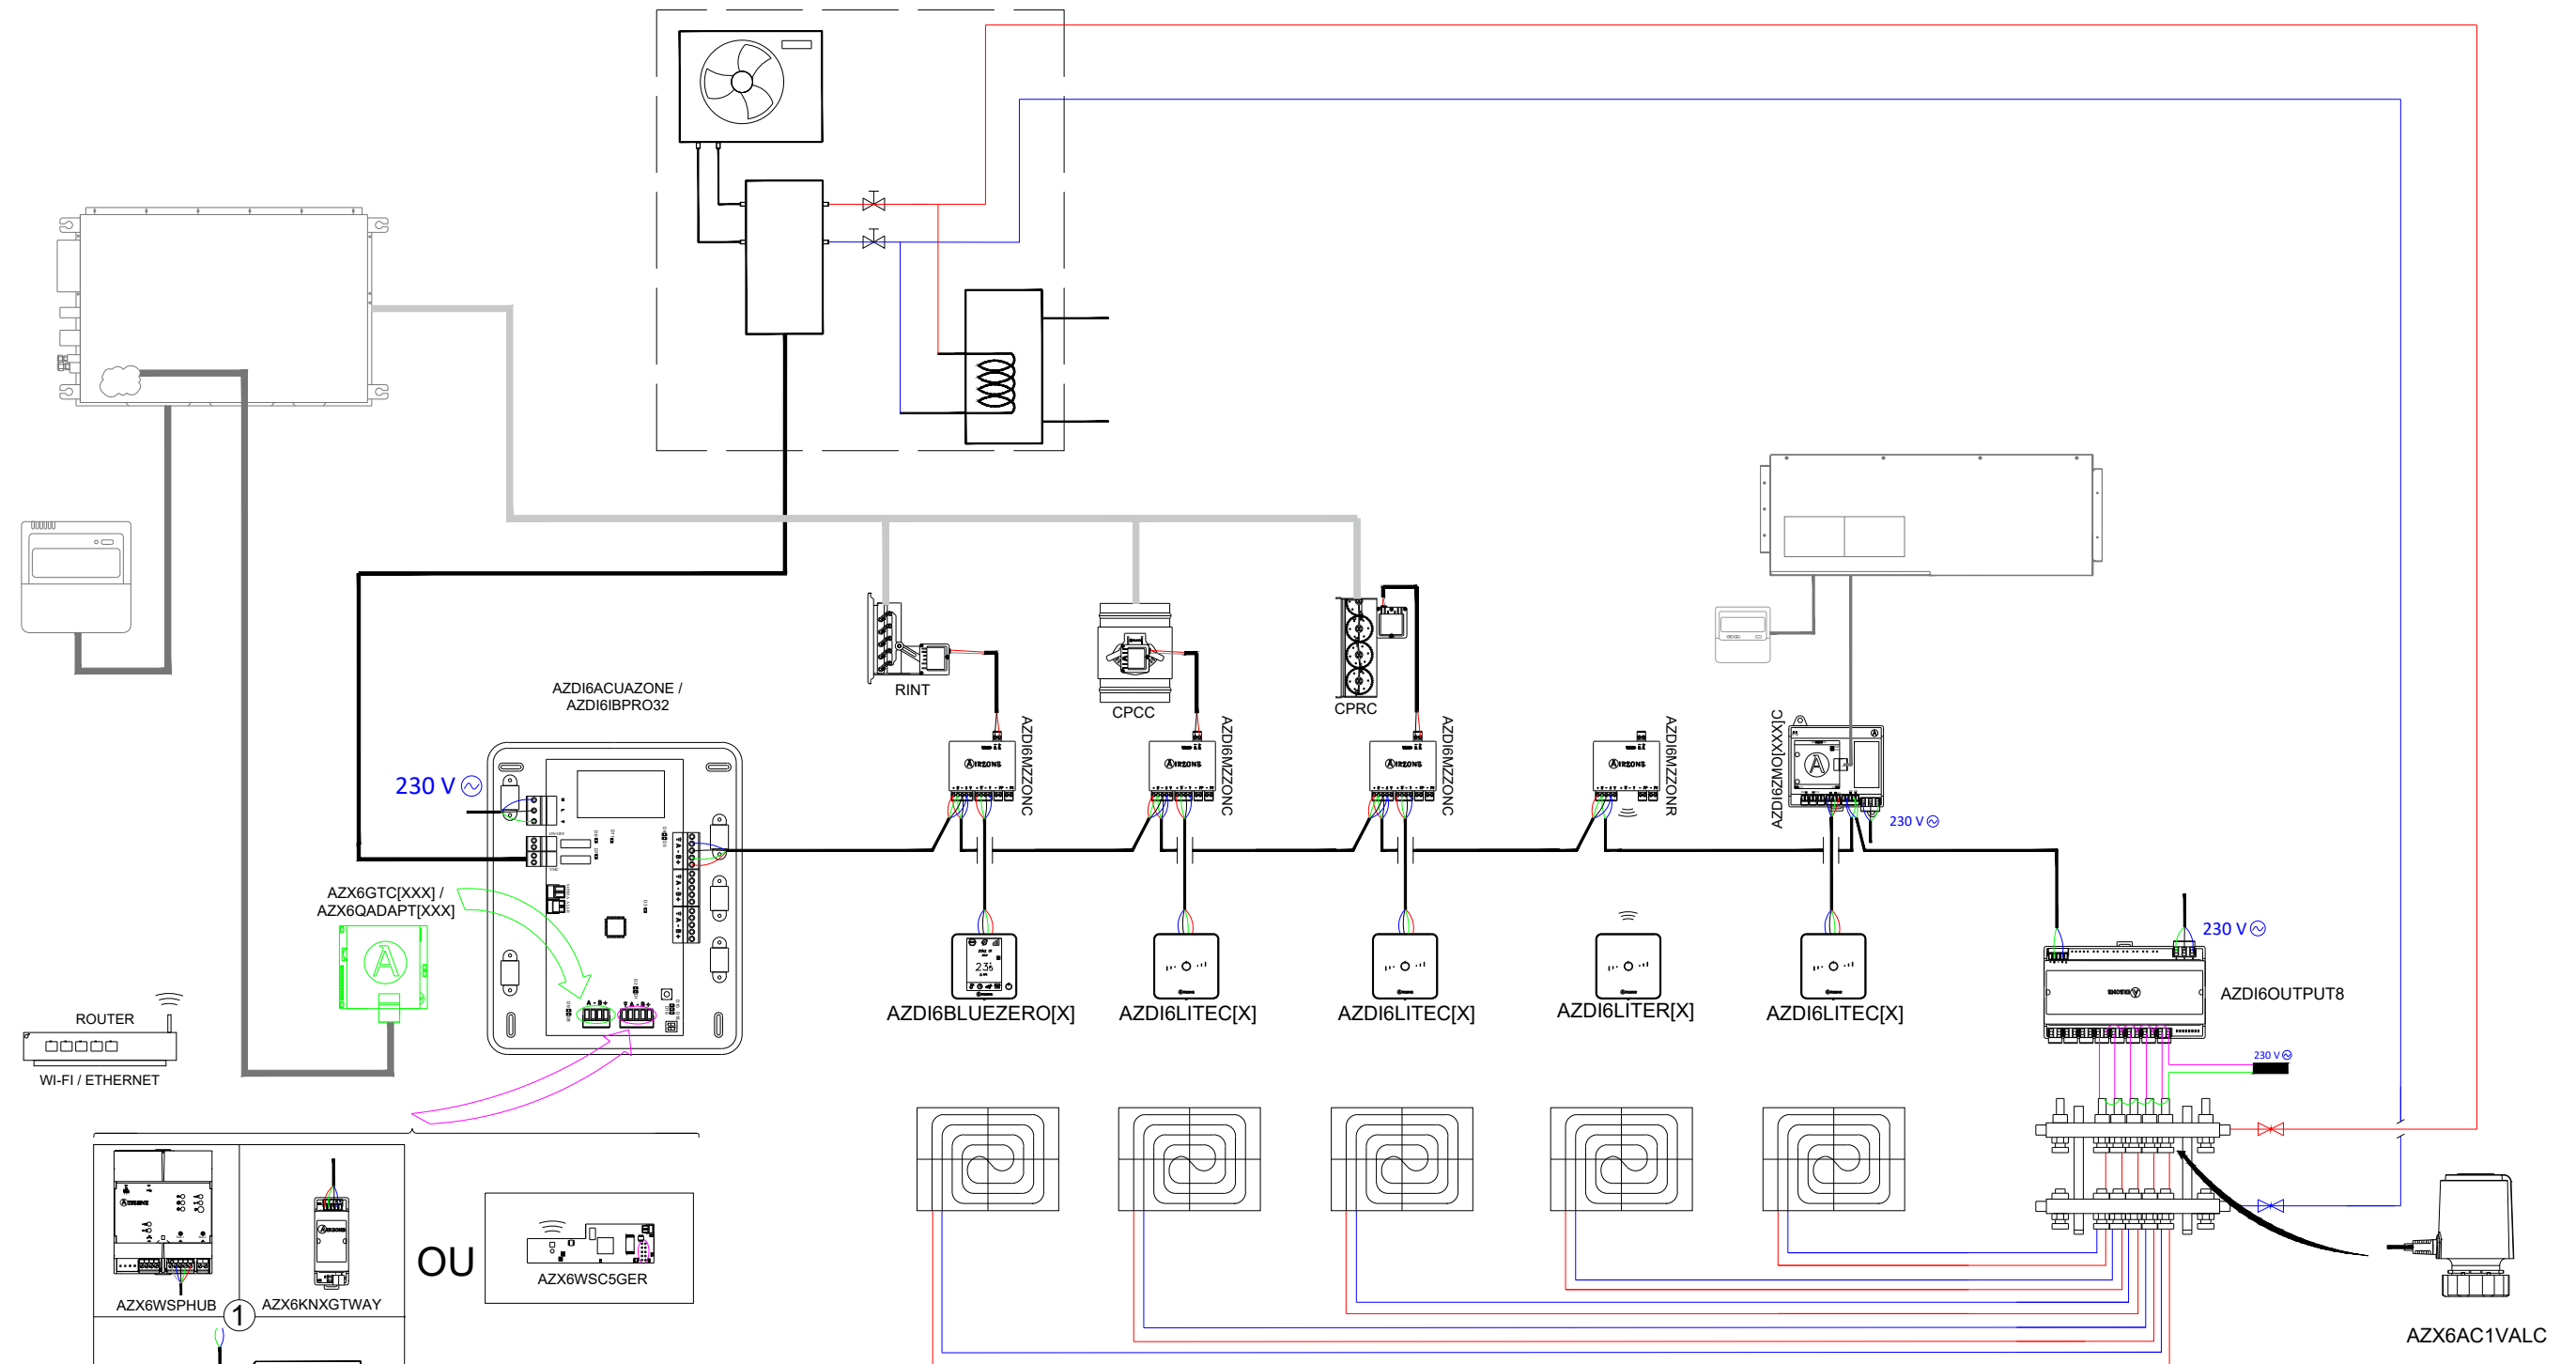

ZONED + INDIVIDUAL (DUCTED) INVERTER UNIT WITH RADIANT HEATING-UP TO 32 ZONES

EN

AZDI6ACUAZONE	AIRZONE ACUAZONE MAIN CONTROL BOARD
AZDI6BLUEZEROC[X]	AIRZONE BLUEFACE ZERO [COLOUR] THERMOSTAT
AZDI6THINK[R][X]	AIRZONE THINK [COLOUR] THERMOSTAT [WIRELESS]
AZDI6LITE[C/R][X]	AIRZONE LITE [COLOUR] THERMOSTAT [WIRED/WIRELESS]
AZDI6MZZON[C/R]	AIRZONE ACTUATOR ZONE MODULE [WIRED/WIRELESS]
AZX6KNXGTWAY	KNX-AIRZONE INTEGRATION GATEWAY
AZX6WSPHUB	WEBSERVER HUB AIRZONE CLOUD DUAL
AZX6WSC5GER	WEBSERVER AIRZONE CLOUD WIFI DUAL
AZX6GTC[XXX] / AZX6QADAPT[XXX]	AIRZONE [MANUFACTURER] CONTROLLER GATEWAY
AZDI6ZMO[XXX][C/R]	AIRZONE [MANUFACTURER] INDIVIDUAL UNIT MODULE [WIRED/WIRELESS]
AZDI6OUTPUT8	AIRZONE CONTROL MODULE OF RADIANT ELEMENTS
AZX6AC1VALC	AIRZONE WIRED THERMOSTATIC VALVE ACTUATOR VALC

UNITÉ GAINABLE INVERTER AVEC RÉGULATION MULTIZONE ET CONTRÔLE D'UNITÉS INDIVIDUELLES AVEC ÉLÉMENTS RAYONNANTS (CHAUD-FROID) JUSQU'À 32 ZONES (INNOBUS PRO 32)

FR

OU

AZDI6IBPRO32	PLATINE CENTRALE AIRZONE DU SYSTÈME INNOBUS PRO32
AZDI6BLUEZEROC[X]	THERMOSTAT [COLEUR] AIRZONE BLUEFACE ZERO
AZDI6THINK[R][X]	THERMOSTAT [COLEUR] AIRZONE THINK [RADIO]
AZDI6LITE[C/R][X]	THERMOSTAT [COLEUR] AIRZONE LITE [FILAIRE/RADIO]
AZDI6MZZON[C/R]	MODULE LOCAL AIRZONE [FILAIRE/RADIO]
AZX6KNXGTWAY	PASSERELLE D'INTEGRATION KNX-AIRZONE
AZX6WSPHUB	WEBSERVER HUB AIRZONE CLOUD DUAL
AZX6WSC5GER	WEBSERVER AIRZONE CLOUD WIFI DUAL
AZX6GTC[XXX] / AZX6QADAPT[XXX]	PASSERELLE CONTROLEUR AIRZONE [MARQUE]
AZDI6ZMO[XXX][C/R]	MODULE LOCAL AIRZONE [MARQUE] UNITE INDIVIDUELLE [FILAIRE/RADIO]
AZDI6OUTPUT8	MODULE DE CONTRÔLE AIRZONE D'ÉLÉMENTS RAYONNANTS
AZX6AC1VALC	MOTEUR ÉLECTROTHERMIQUE FILAIRE AIRZONE VALC

PIANO SCHEMA D'INSTALLAZIONE

PIANO 2/2

DISEGNATO DA : UFFICIO PROGETTI ALTRA CORPORACIÓN

DATA : 2023

TITOLO : UNITÀ AD ESPANSIONE DIRETTA CANALIZZATE ZONIFICATE E INDIVIDUALI CON IMPIANTO RADIANTE FINO A 32 ZONE