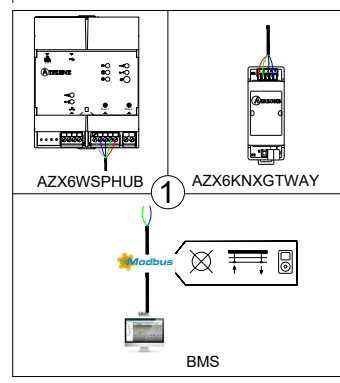

UNIDADE INVERTER DE CONDUTAS ZONIFICADA E INDIVIDUAL COM ELEMENTO RADIANTE ATÉ 32 ZONAS

PT

OU

AZDI6ACUAZONE	CENTRAL DO SISTEMA AIRZONE ACUAZONE
AZDI6BLUEZEROC[X]	TERMOSTATO BLUEFACE ZERO [COR] AIRZONE
AZDI6THINK[R][X]	TERMOSTATO [RADIO] THINK [COR] AIRZONE
AZDI6LITE[C/R][X]	TERMOSTATO [CABO/RADIO] LITE [COR] AIRZONE
AZDI6MZZON[C/R]	MÓDULO DE ZONA MOTOR [CABO/RADIO] AIRZONE
AZX6KNXGTWAY	GATEWAY DE INTEGRAÇÃO KNX-AIRZONE
AZX6WSPHUB	WEBSERVER HUB AIRZONE CLOUD DUAL
AZX6WSC5GER	WEBSERVER AIRZONE CLOUD WIFI DUAL
AZX6GTC[XXX] / AZX6QADAPT[XXX]	GATEWAY CONTROLADOR AIRZONE [MARCA]
AZDI6ZMO[XXX][C/R]	MÓDULO UNIDADE INDIVIDUAL [CABO/RADIO] AIRZONE [MARCA]
AZDI6OUTPUT8	MÓDULO DE CONTROLO DE ELEMENTOS RADIANTES AIRZONE
AZX6AC1VALC	CABEÇA TERMOSTÁTICA POR CABO AIRZONE VALC

ZONED + INDIVIDUAL (DUCTED) INVERTER UNIT WITH RADIANT HEATING-UP TO 32 ZONES

EN

AZDI6ACUAZONE	AIRZONE ACUAZONE MAIN CONTROL BOARD
AZDI6BLUEZEROC[X]	AIRZONE BLUEFACE ZERO [COLOUR] THERMOSTAT
AZDI6THINK[R][X]	AIRZONE THINK [COLOUR] THERMOSTAT [WIRELESS]
AZDI6LITE[C/R][X]	AIRZONE LITE [COLOUR] THERMOSTAT [WIRED/WIRELESS]
AZDI6MZZON[C/R]	AIRZONE ACTUATOR ZONE MODULE [WIRED/WIRELESS]
AZX6KNXGTWAY	KNX-AIRZONE INTEGRATION GATEWAY
AZX6WSPHUB	WEBSERVER HUB AIRZONE CLOUD DUAL
AZX6WSC5GER	WEBSERVER AIRZONE CLOUD WIFI DUAL
AZX6GTC[XXX] / AZX6QADAPT[XXX]	AIRZONE [MANUFACTURER] CONTROLLER GATEWAY
AZDI6ZMO[XXX][C/R]	AIRZONE [MANUFACTURER] INDIVIDUAL UNIT MODULE [WIRED/WIRELESS]
AZDI6OUTPUT8	AIRZONE CONTROL MODULE OF RADIANT ELEMENTS
AZX6AC1VALC	AIRZONE WIRED THERMOSTATIC VALVE ACTUATOR VALC