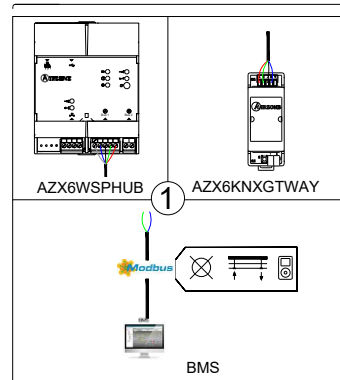

ZONED + INDIVIDUAL (DUCTED) INVERTER UNIT WITH RADIANT HEATING-UP TO 32 ZONES

EN

AZDI6ACUAZONE	AIRZONE ACUAZONE MAIN CONTROL BOARD
AZDI6BLUEZEROC[X]	AIRZONE BLUEFACE ZERO [COLOUR] THERMOSTAT
AZDI6THINK[R][X]	AIRZONE THINK [COLOUR] THERMOSTAT [WIRELESS]
AZDI6LITE[C/R][X]	AIRZONE LITE [COLOUR] THERMOSTAT [WIRED/WIRELESS]
AZDI6MZZON[C/R]	AIRZONE ACTUATOR ZONE MODULE [WIRED/WIRELESS]
AZX6KNXGTWAY	KNX-AIRZONE INTEGRATION GATEWAY
AZX6WSPHUB	WEBSERVER HUB AIRZONE CLOUD DUAL
AZX6WSC5GER	WEBSERVER AIRZONE CLOUD WIFI DUAL
AZX6GTC[XXX] / AZX6QADAPT[XXX]	AIRZONE [MANUFACTURER] CONTROLLER GATEWAY
AZDI6ZMO[XXX][C/R]	AIRZONE [MANUFACTURER] INDIVIDUAL UNIT MODULE [WIRED/WIRELESS]
AZDI6OUTPUT8	AIRZONE CONTROL MODULE OF RADIANT ELEMENTS
AZX6AC1VALC	AIRZONE WIRED THERMOSTATIC VALVE ACTUATOR VALC

UNITÉ GAINABLE INVERTER AVEC RÉGULATION MULTIZONE ET CONTRÔLE D'UNITÉS INDIVIDUELLES AVEC ÉLÉMENTS RAYONNANTS (CHAUD-FROID) JUSQU'À 32 ZONES (INNOBUS PRO 32)

FR

OU

AZDI6IBPRO32	PLATINE CENTRALE AIRZONE DU SYSTÈME INNOBUS PRO32
AZDI6BLUEZEROC[X]	THERMOSTAT [COLEUR] AIRZONE BLUEFACE ZERO
AZDI6THINK[R][X]	THERMOSTAT [COLEUR] AIRZONE THINK [RADIO]
AZDI6LITE[C/R][X]	THERMOSTAT [COLEUR] AIRZONE LITE [FILAIRE/RADIO]
AZDI6MZZON[C/R]	MODULE LOCAL AIRZONE [FILAIRE/RADIO]
AZX6KNXGTWAY	PASSERELLE D'INTEGRATION KNX-AIRZONE
AZX6WSPHUB	WEBSERVER HUB AIRZONE CLOUD DUAL
AZX6WSC5GER	WEBSERVER AIRZONE CLOUD WIFI DUAL
AZX6GTC[XXX] / AZX6QADAPT[XXX]	PASSERELLE CONTROLEUR AIRZONE [MARQUE]
AZDI6ZMO[XXX][C/R]	MODULE LOCAL AIRZONE [MARQUE] UNITE INDIVIDUELLE [FILAIRE/RADIO]
AZDI6OUTPUT8	MODULE DE CONTRÔLE AIRZONE D'ÉLÉMENTS RAYONNANTS
AZX6AC1VALC	MOTEUR ÉLECTROTHERMIQUE FILAIRE AIRZONE VALC