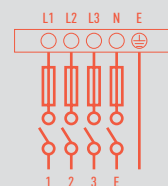

PACi 4 Way 90x90 Cassette Kits 1x1

Indoor unit

Outdoor unit

Single Phase Power Source
230V / 50Hz / 3A

CZ-RTCSB
Wired remote controller

Single Phase Power Source
230V / 50Hz / *

Three Phase Power Source
3 x 400V / 1N - 50Hz / **