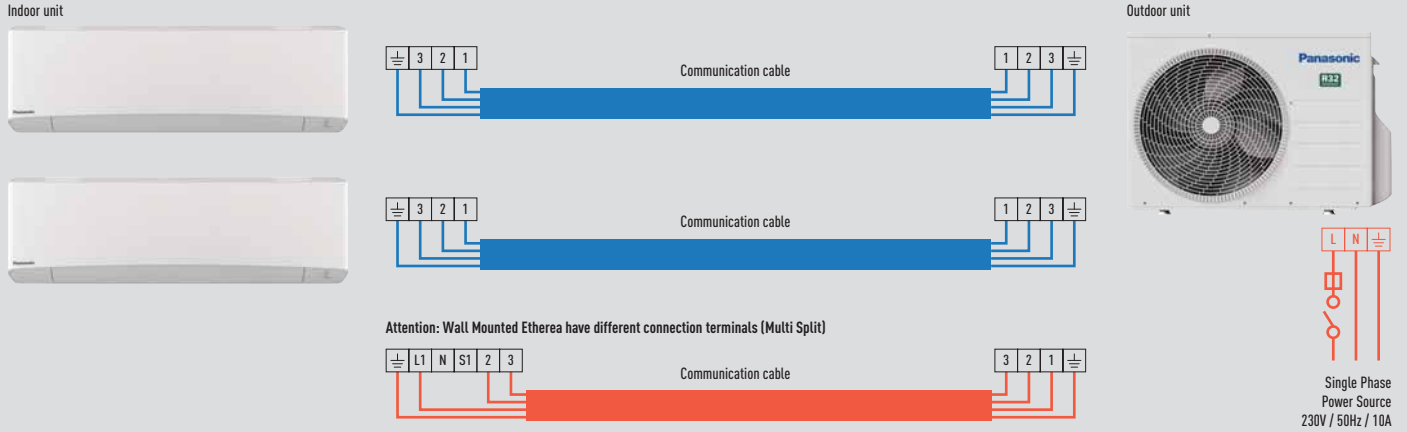

Free Multi System 2 Rooms

Free Multi System R32

Outdoor unit	Power source	Recommended fuse	Connection indoor / outdoor
CU-2Z35TBE	230V	16A	2,5mm²
CU-2Z41TBE	230V	16A	2,5mm²
CU-2Z50TBE	230V	16A	2,5mm²
CU-2TZ41TBE	230V	—	—
CU-2TZ50TBE	230V	—	—

Free Multi System R410A

Outdoor unit	Power source	Recommended fuse	Connection indoor / outdoor
CU-2E12SBE	230V	16A	2,5mm²
CU-2E15SBE	230V	16A	2,5mm²
CU-2E18SBE	230V	16A	2,5mm²
CU-2RE15SBE	230V	—	—
CU-2RE18SBE	230V	—	—