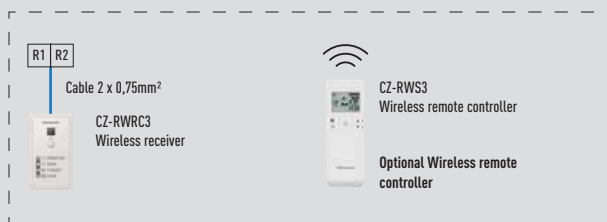

BIG PACi High Static Pressure Hide Away 20,00-25,00kW Kits 1x1

Indoor unit

Outdoor unit

Single Phase Power Source
230V / 50Hz / 10A

CZ-RTCSB
Wired remote controller

Three Phase Power Source
3 x 400V / 1N - 50Hz / *