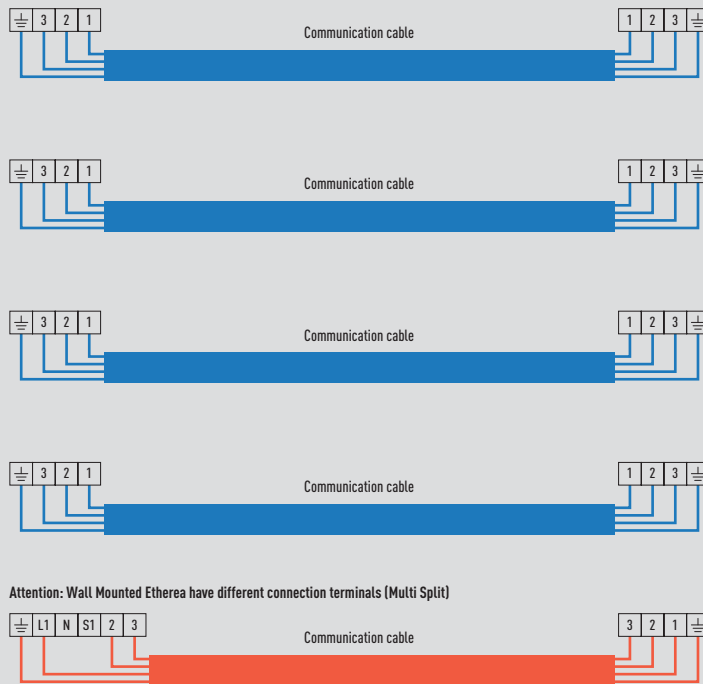

Free Multi System 4 Rooms

Indoor unit