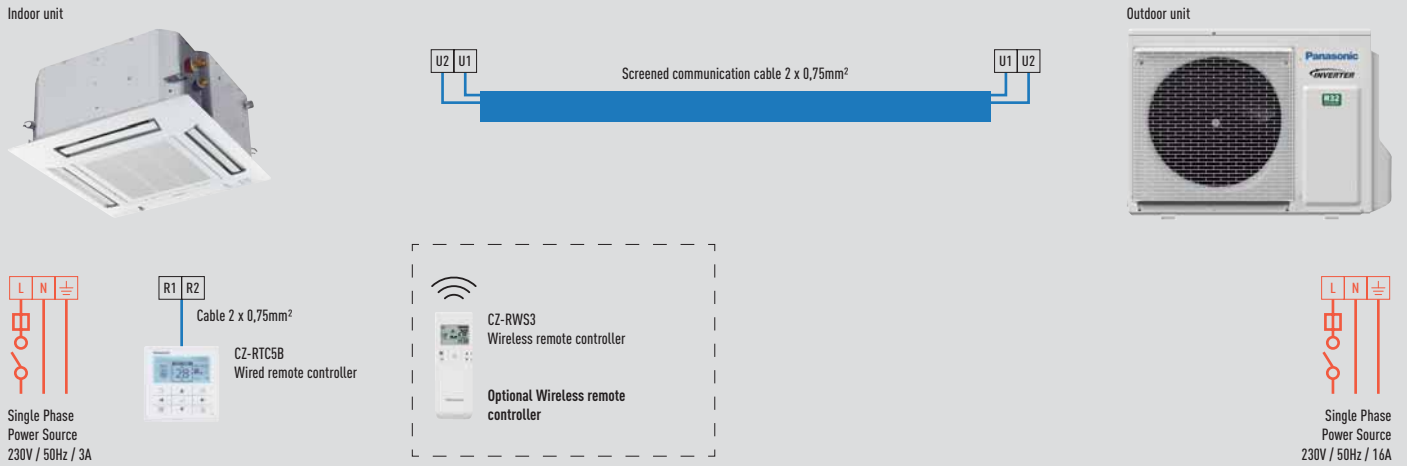

PACi 4 Way 60x60 Cassette Kits 1x1

Single Phase

Indoor unit	Power source	R32			R410A		
		Outdoor unit	Power source	Circuit breaker	Outdoor unit	Power source	Circuit breaker
S-36PY2E5B	220 / 230 / 240V	U-36PZH2E5	220 / 230 / 240V	16A	U-36PE2E5A	16A	
S-50PY2E5B		U-50PZH2E5		16A	U-50PE2E5A	16A