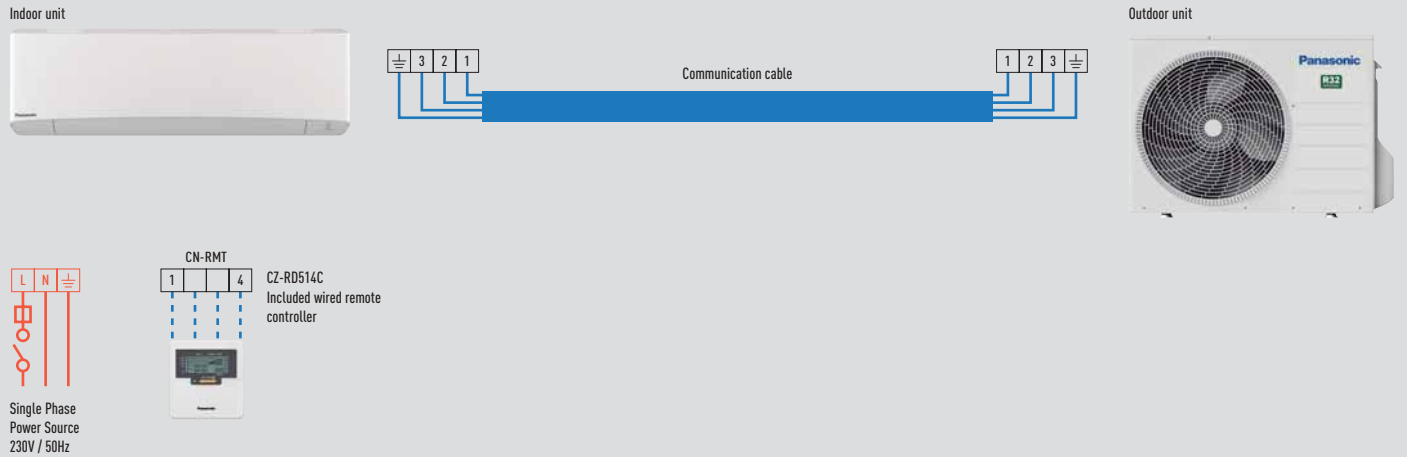

Wall Mounted Professional Kits 1x1

Wall Mounted Professional -20°C R32

Indoor unit	Power source	Recommended fuse	Connection indoor / outdoor	Outdoor unit
CS-Z25TKEA	230V	16A	4 x 1,5mm²	CU-Z25TKEA
CS-Z35TKEA	230V	16A	4 x 1,5mm²	CU-Z35TKEA
CS-Z42TKEA	230V	16A	4 x 1,5mm²	CU-Z42TKEA
CS-Z50TKEA	230V	16A	4 x 2,5mm²	CU-Z50TKEA
CS-Z71TKEA	230V	20A	4 x 2,5mm²	CU-Z71TKEA

Wall Mounted Professional -20°C R410A

Indoor unit	Power source	Recommended fuse	Connection indoor / outdoor	Outdoor unit
CS-E9PKEA	230V	16A	4 x 1,5mm²	CU-E9PKEA
CS-E12PKEA	230V	16A	4 x 1,5mm²	CU-E12PKEA
CS-E15PKEA	230V	16A	4 x 1,5mm²	CU-E15PKEA
CS-E18PKEA	230V	16A	4 x 2,5mm²	CU-E18PKEA