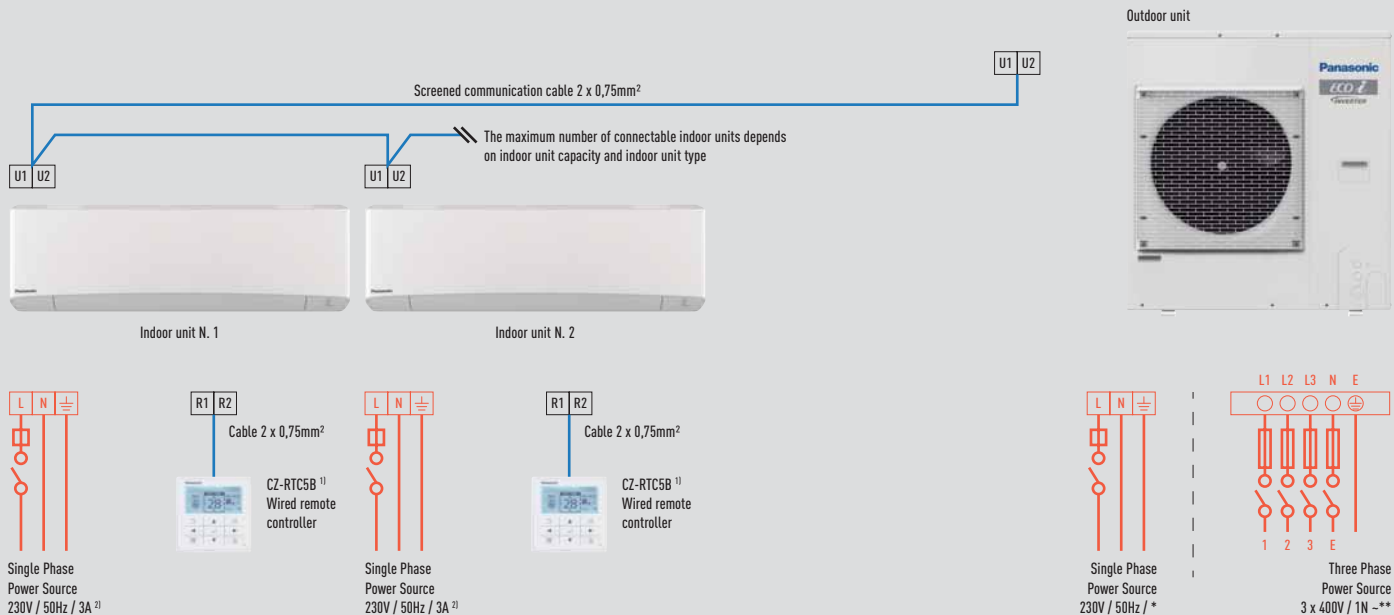

Mini ECOi Series

Single Phase

Outdoor unit	Power source	Circuit breaker*
U-4LE2E5		20A
U-5LE2E5	220 / 230 / 240V	25A
U-6LE2E5		30A

Three Phase

Outdoor unit	Power source	Circuit breaker**
U-4LE2E8		10A
U-5LE2E8		16A
U-6LE2E8	380 / 400 / 415V	16A
U-8LE1E8		16A
U-10LE1E8		20A