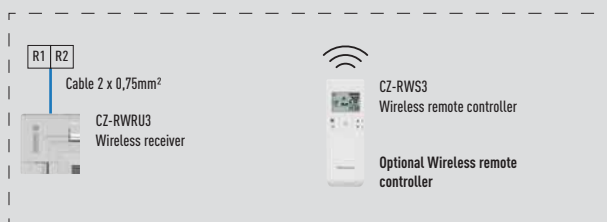

PACi 4 Way 90x90 Cassette Kits 1x1

Indoor unit

Outdoor unit

Single Phase Power Source
230V / 50Hz / 3A

CZ-RTCSB
Wired remote controller

Single Phase Power Source
230V / 50Hz / *

Three Phase Power Source
3 x 400V / 1N - 50Hz / **