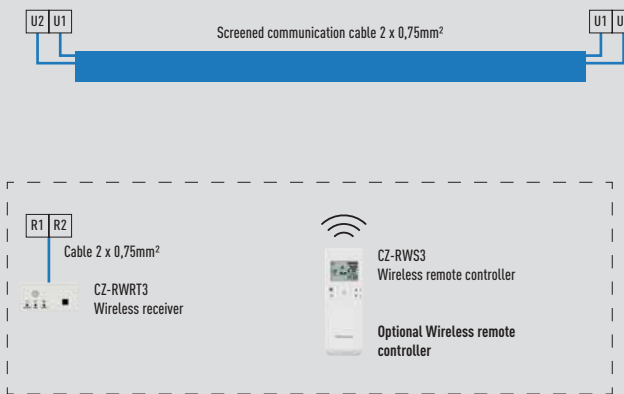

PACi Ceiling Kits 1x1

Indoor unit