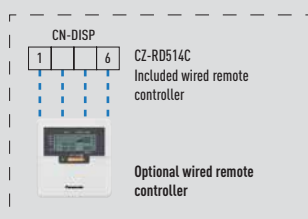

Single Phase
Power Source
230V / 50Hz