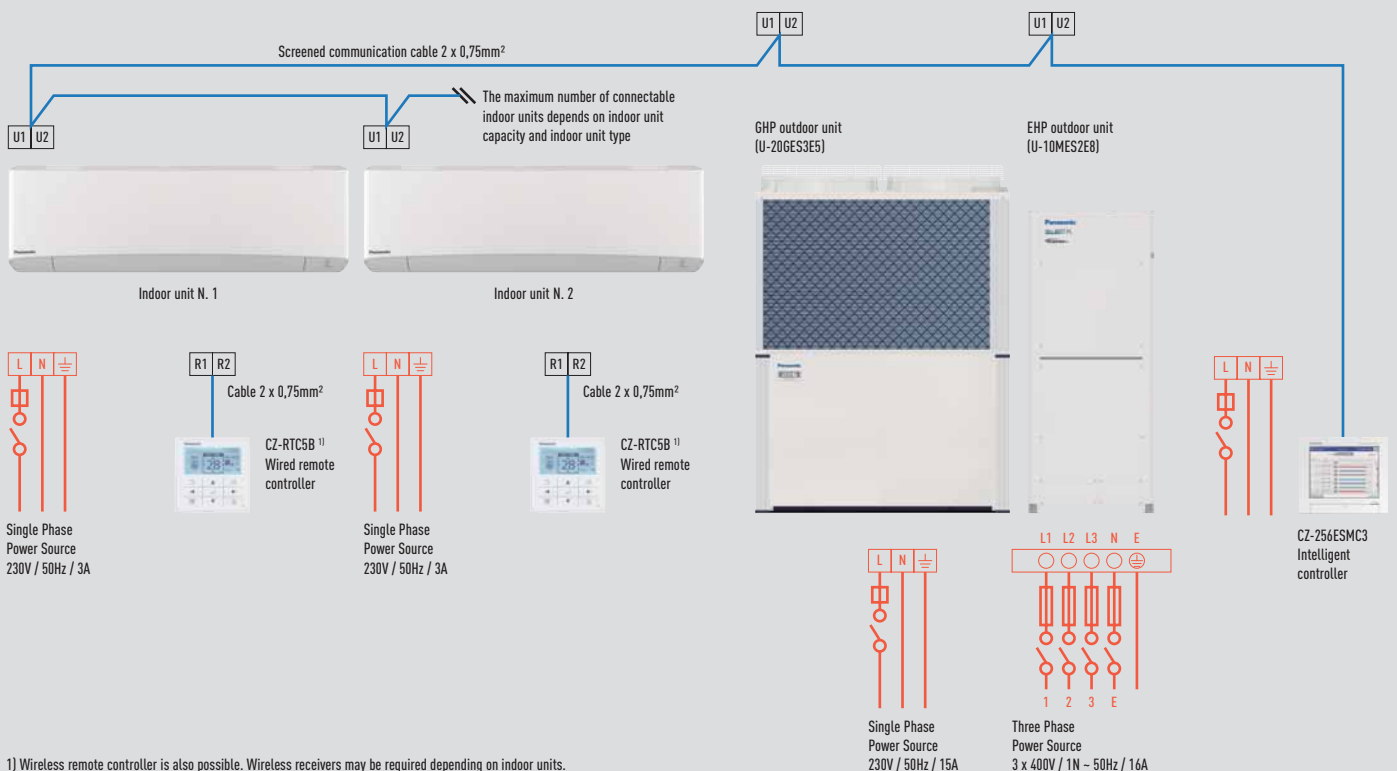

Hybrid GHP/EHP

1) Wireless remote controller is also possible. Wireless receivers may be required depending on indoor units.