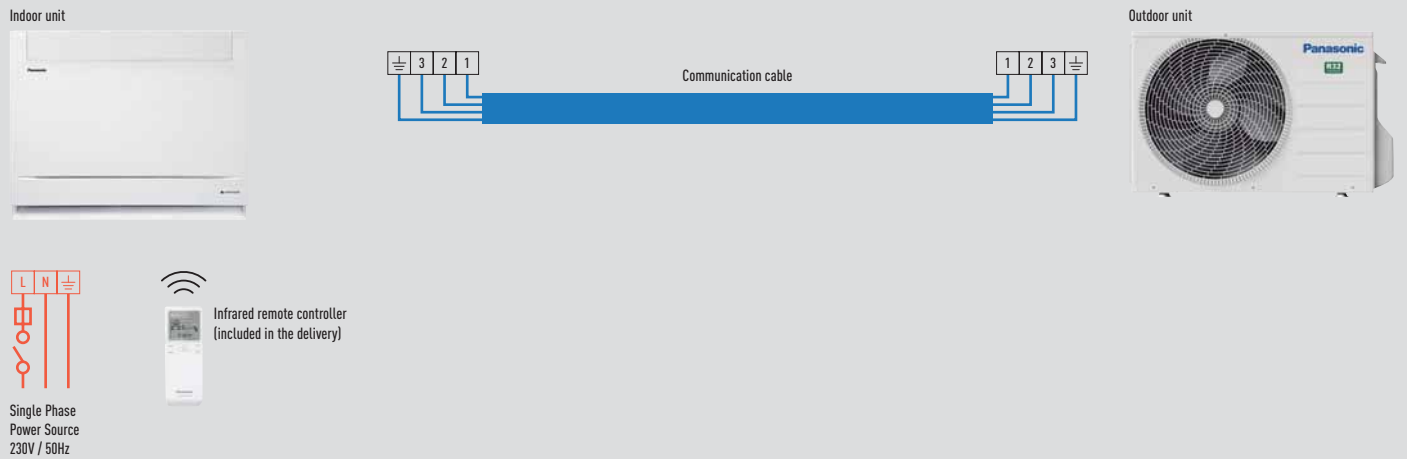

Floor Console Kits 1x1

Floor Console Type R32

Indoor unit	Power source	Recommended fuse	Connection indoor / outdoor	Outdoor unit
CS-Z25UFEAW	230V	16A	3 x 1,5mm²	CU-Z25UBEA
CS-Z35UFEAW	230V	16A	3 x 1,5mm²	CU-Z35UBEA
CS-Z50UFEAW	230V	16A	3 x 2,5mm²	CU-Z50UBEA

Floor Console Type R410A

Indoor unit	Power source	Recommended fuse	Connection indoor / outdoor	Outdoor unit
CS-E9GFEW	230V	16A	3 x 1,5mm²	CU-E9PFE
CS-E12GFEW	230V	16A	3 x 1,5mm²	CU-E12PFE
CS-E18GFEW	230V	16A	3 x 2,5mm²	CU-E18PFE