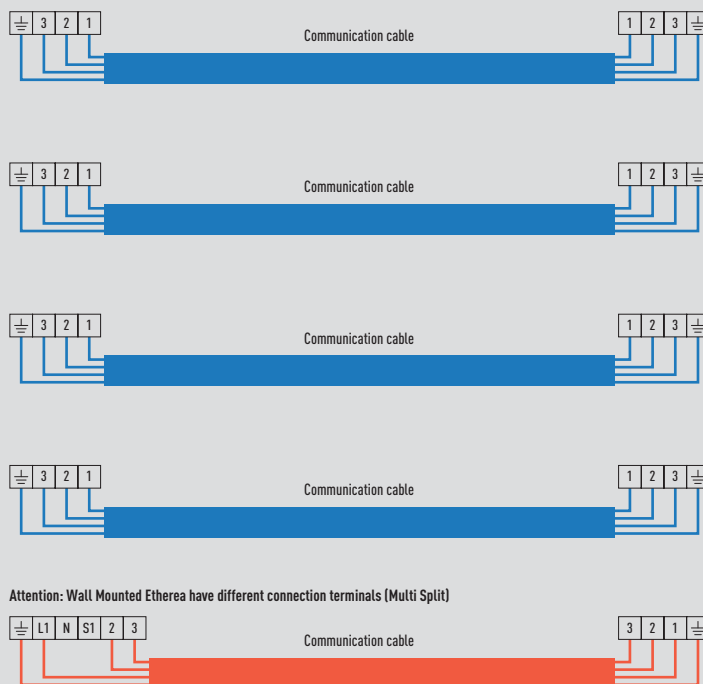

Free Multi System 5 Rooms

Indoor unit