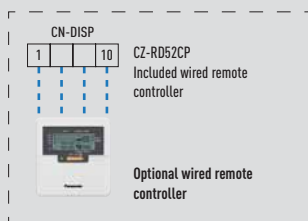

Single Phase
Power Source
230V / 50Hz