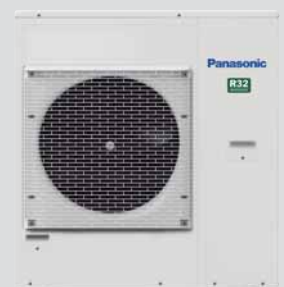

Outdoor unit