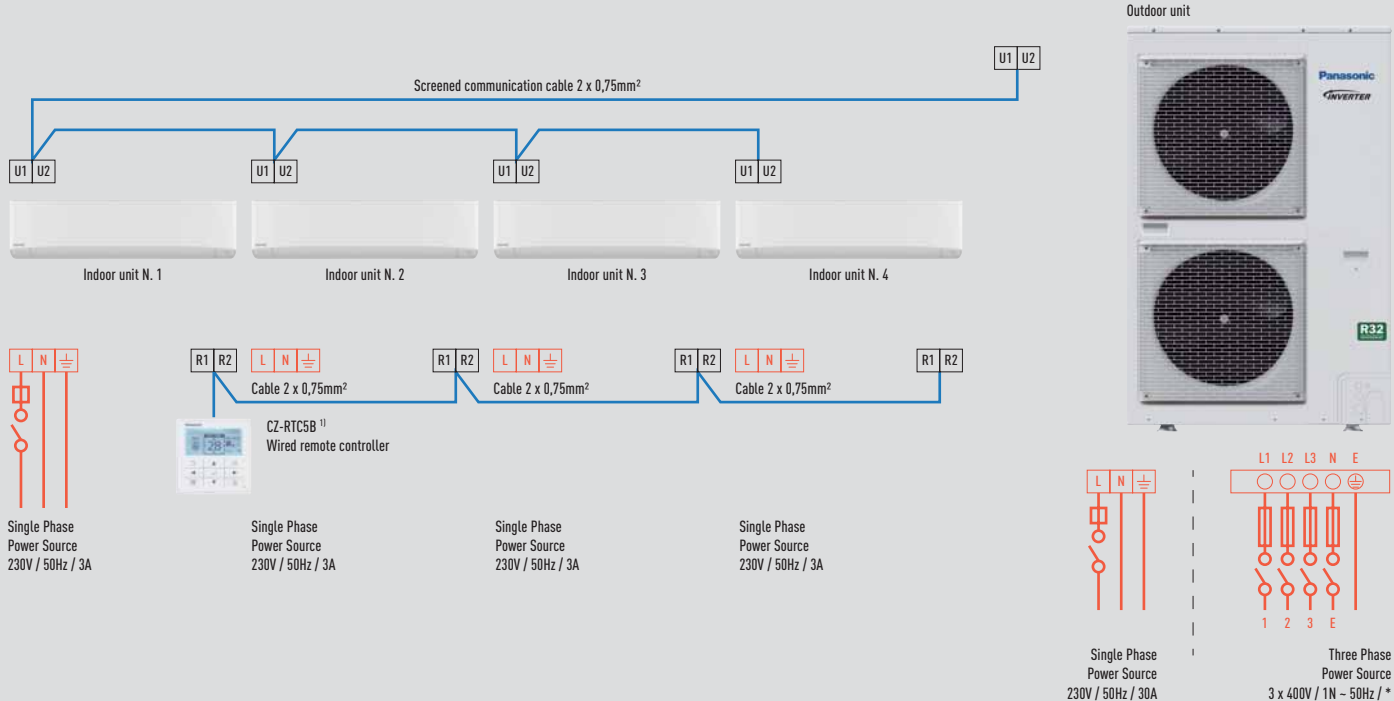

PACi Double-Twin System

Single Phase

R32			R410A		
Outdoor unit	Power source	Circuit breaker	Outdoor unit	Power source	Circuit breaker
U-125PZH2E5	220 / 230 / 240V	30A	U-125PE1E5A	220 / 230 / 240V	30A

1) Optional wireless remote controller is also possible. Wireless receivers may be required depending on indoor units.

Three Phase

R32			R410A		
Outdoor unit	Power source	Circuit breaker*	Outdoor unit	Power source	Circuit breaker*
U-125PZH2E8		16A	U-125PE1E8A		16A
U-200PZH2E8	380 / 400 / 415V	16A	U-200PE2E8A	380 / 400 / 415V	16A
U-250PZH2E8		25A	U-250PE2E8A		25A