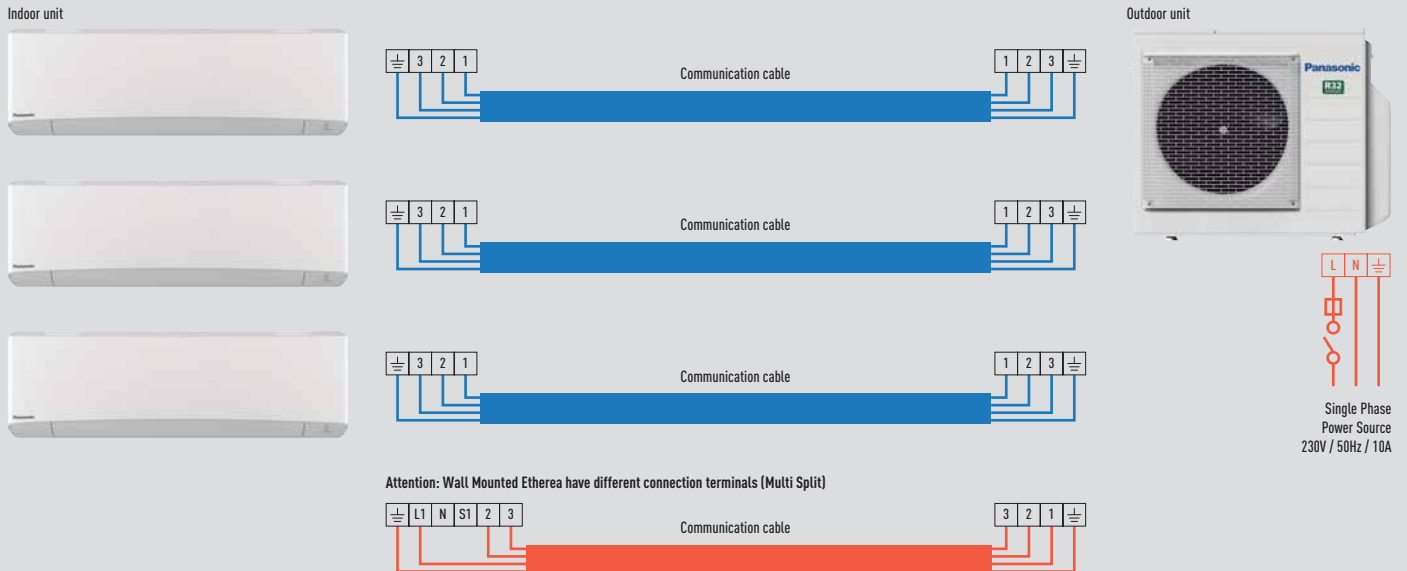

Free Multi System 3 Rooms

Free Multi System R32

Outdoor unit	Power source	Recommended fuse	Connection indoor / outdoor
CU-3Z52TBE	230V	16A	2,5mm²
CU-3Z68TBE	230V	16A	2,5mm²
CU-3TZ52TBE	230V	—	—

Free Multi System R410A

Outdoor unit	Power source	Recommended fuse	Connection indoor / outdoor
CU-3E18PBE	230V	16A	2,5mm²
CU-3E23SBE	230V	16A	2,5mm²
CU-3RE18SBE	230V	—	—