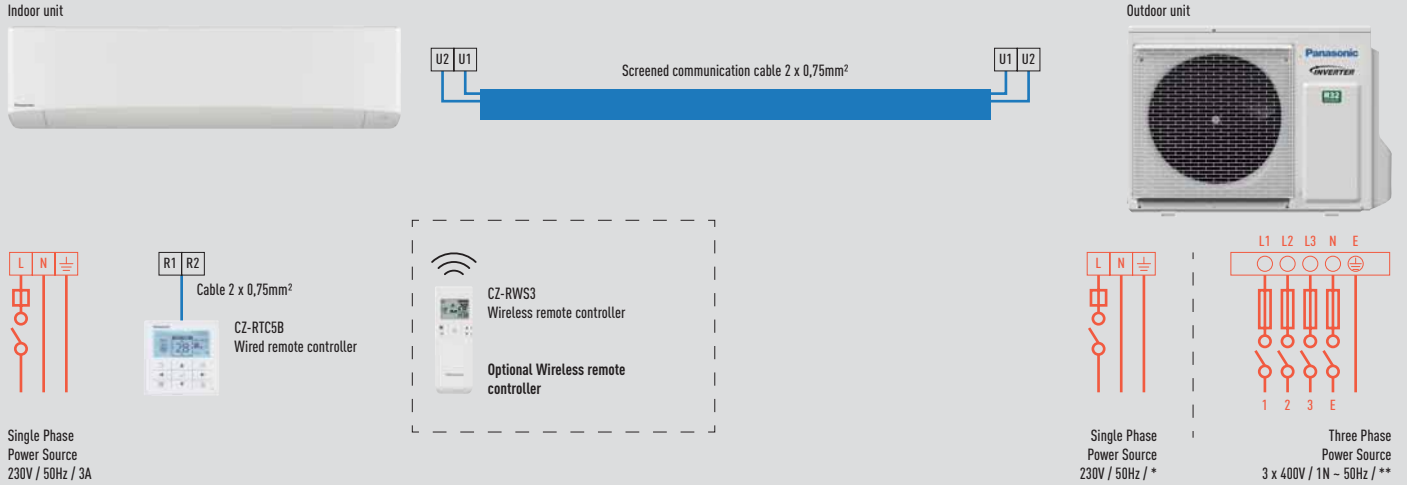

PACi Wall Mounted Kits 1x1

Single Phase

Indoor unit	Power source	R32			R410A		
		Outdoor unit	Power source	Circuit breaker*	Outdoor unit	Power source	Circuit breaker*
S-36PK2E5B	220 / 230 / 240V	U-36PZH2E5	220 / 230 / 240V	16A	U-36PE2E5A	16A	
S-50PK2E5B		U-50PZH2E5		16A	U-50PE2E5A	16A	
S-60PK2E5B		U-60PZH2E5		20A	U-60PE2E5A	20A	
S-71PK2E5B		U-71PZH2E5		20A	U-71PE1E5A	20A	
S-100PK2E5B		U-100PZH2E5		30A	U-100PE1E5A	30A	
S-60PK2E5B		U-60PZ2E5		20A	U-60PEY2E5	20A	
S-71PK2E5B		U-71PZ2E5		20A	U-71PEY2E5	20A	
S-100PK2E5B		U-100PZ2E5		30A	U-100PEY1E5	30A	

Three Phase

Indoor unit	Power source	R32			R410A		
		Outdoor unit	Power source	Circuit breaker**	Outdoor unit	Power source	Circuit breaker**
S-71PK2E5B	220 / 230 / 240V	U-71PZH2E8	380 / 400 / 415V	10A	U-71PE1E8A	10A	
S-100PK2E5B		U-100PZH2E8		10A	U-100PE1E8A	10A	
S-100PK2E5B		U-100PZ2E8		10A	U-100PEY1E8	10A