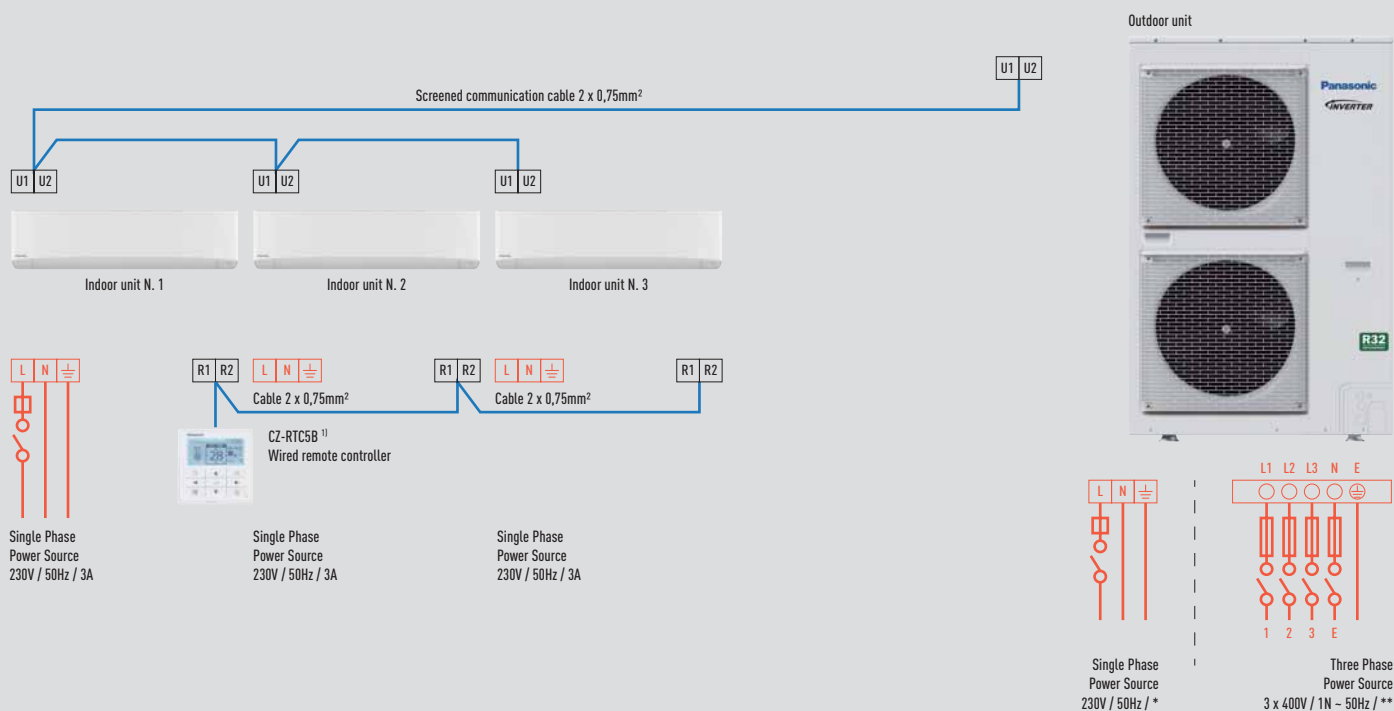

PACi Triple System

Single Phase

R32 Outdoor unit	Power source	Circuit breaker*	R410A Outdoor unit	Power source	Circuit breaker*
U-100PZH2E5	220 / 230 / 240V	30A	U-100PE1E5A	220 / 230 / 240V	30A
U-125PZH2E5		30A	U-125PE1E5A		30A
U-140PZH2E5		30A	U-140PE1E5A		40A

Three Phase

R32 Outdoor unit	Power source	Circuit breaker**	R410A Outdoor unit	Power source	Circuit breaker**
U-100PZH2E8	380 / 400 / 415V	10A	U-100PE1E8A	380 / 400 / 415V	10A
U-125PZH2E8		16A	U-125PE1E8A		16A
U-140PZH2E8		16A	U-140PE1E8A		16A
U-200PZH2E8		16A	U-200PE2E8A		16A