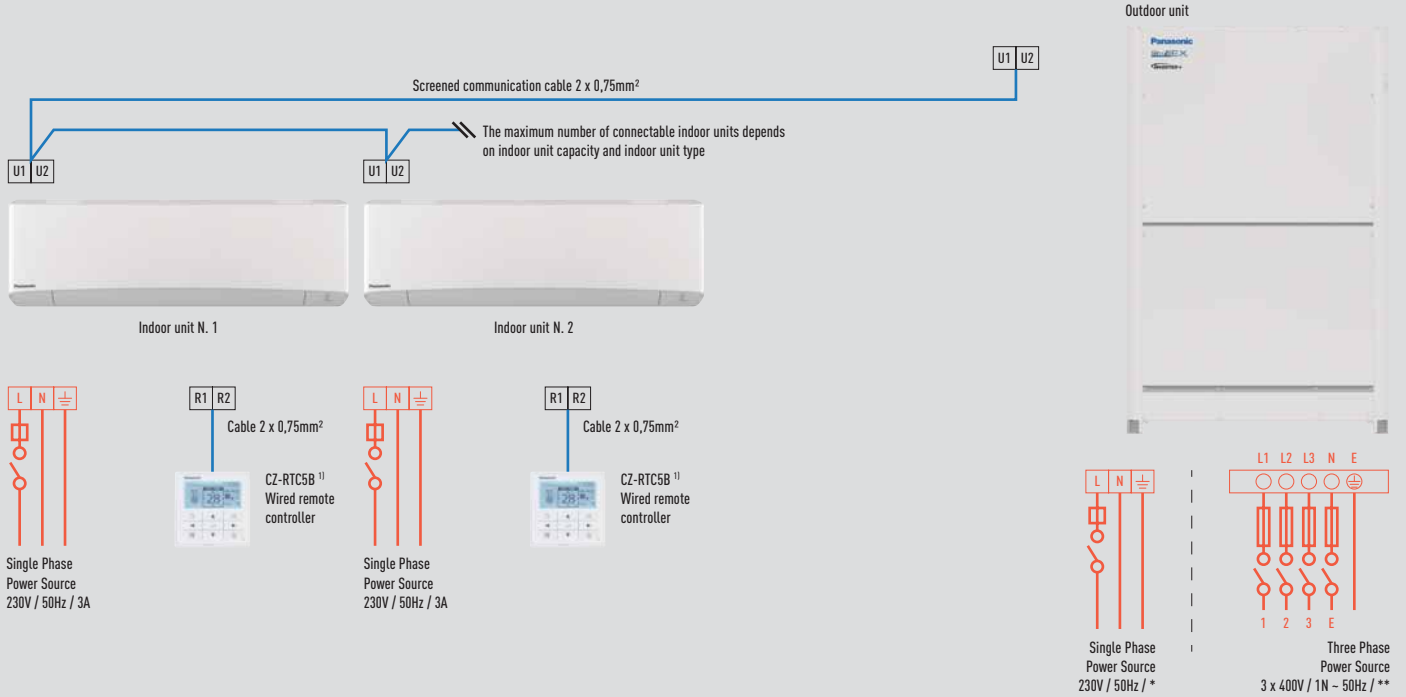

ECOi EX and ECO G Series

ECOi EX Series

2-Pipe			3-Pipe		
Outdoor unit	Power source	Circuit breaker**	Outdoor unit	Power source	Circuit breaker**
U-8ME2E8		16A	U-8MF3E8		16A
U-10ME2E8		16A	U-10MF3E8		20A
U-12ME2E8		20A	U-12MF3E8	380 / 400 / 415V	25A
U-14ME2E8	380 / 400 / 415V	25A	U-14MF3E8		40A
U-16ME2E8		30A	U-16MF3E8		30A
U-18ME2E8		40A			
U-20ME2E8		40A			

ECO G Series

2-Pipe			3-Pipe		
Outdoor unit	Power source	Circuit breaker*	Outdoor unit	Power source	Circuit breaker*
U-16GE3E5		16A	U-16GF3E5		16A
U-20GE3E5	220 / 230 / 240V	16A	U-20GF3E5	220 / 230 / 240V	16A
U-25GE3E5		16A	U-25GF3E5		16A
U-30GE3E5		16A			

1) Wireless remote controller is also possible. Wireless receivers may be required depending on indoor units.