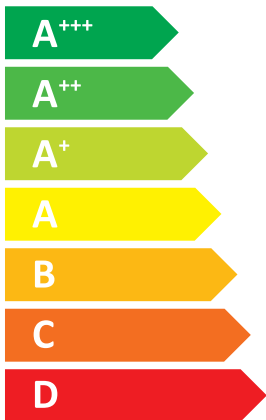

ENERG

енергия · ενεργεια

SAMSUNG AE160CXYDEK / AE160DNYMPK

55 °C

35 °C

42 dB

65 dB

■ 15
■ **15**
■ 15
kW

■ 16
■ **16**
■ 16
kW