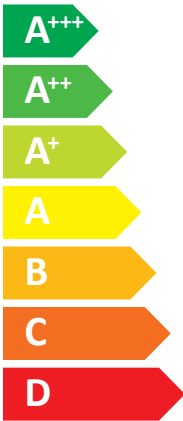

енергия · ενεργεια

SAMSUNG

AE160CXYDEK / MIM-E03EN

+		<input type="checkbox"/>
+		<input type="checkbox"/>
+		<input checked="" type="checkbox"/>
+		<input type="checkbox"/>

ENERG
енергия · ενέργεια

SAMSUNG AE160CXYDEK / AE200CNWMEG

A++

A+

Two icons showing sound power levels. The top icon shows a speaker inside a house with the text "44 dB". The bottom icon shows a speaker outside a house with the text "65 dB".

A legend for power consumption with three colored squares: dark blue, medium blue, and light blue. Each square is followed by the text "15 kW".