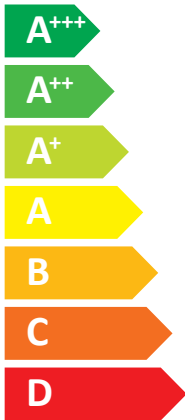

ENERG
енергия · ενέργεια

SAMSUNG AE160CXYDEK / AE200DNWMPK

A++

A+

Two icons showing sound power levels: a speaker inside a house icon with the value 42 dB, and a house icon with a speaker outside with the value 65 dB.

Legend for power consumption in kW, shown as three squares of increasing size and intensity of blue: 15 kW (small dark blue square), 15 kW (medium medium blue square), and 15 kW (large light blue square).

ENERG
енергия · ενεργεια

SAMSUNG AE160CXYDEK / AE200DNXMPK

A++

A+

Two icons showing sound power levels: a speaker icon with a house and the text "44 dB", and a house icon with a speaker and the text "65 dB".