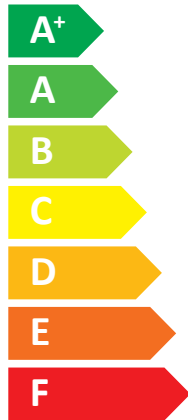

ENERG
енергия · ενέργεια

SAMSUNG AE160CXYDEK / AE200DNWMPK

A++

A+

Two icons showing sound power levels: a speaker inside a house icon with the value 42 dB, and a house icon with a speaker outside with the value 65 dB.

Legend for power consumption in kW, shown as three squares of increasing size and intensity of blue: 15 kW (small dark blue square), 15 kW (medium medium blue square), and 15 kW (large light blue square).

ENERG
енергия · ενεργεια

SAMSUNG AE160CXYDEK / AE200DNXMPK

A++

A+

Two icons showing sound power levels: a speaker icon with a house and the text "44 dB", and a house icon with a speaker and the text "65 dB".