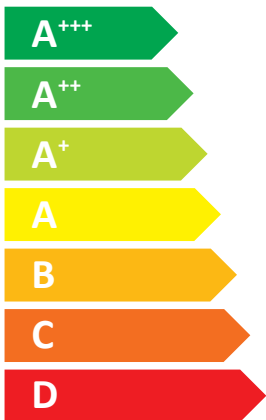

A++

A+++

65 dB

■ 15	■ 16
■ 15	■ 16
■ 15	■ 16
kW	kW