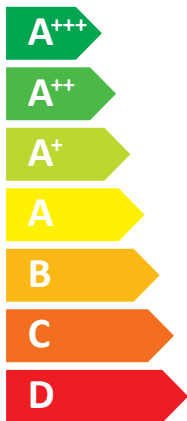

ENERG
енергия · ενέργεια

SAMSUNG AE160CXYDEK / AE200DNWMPK

A++

A+

Two icons showing sound power levels: a speaker inside a house icon with the value 42 dB, and a house icon with a speaker outside with the value 65 dB.

Legend for power consumption in kW, shown as three squares of increasing size and intensity of blue: 15 kW (small dark blue square), 15 kW (medium medium blue square), and 15 kW (large light blue square).

ENERG
енергия · ενεργεια

SAMSUNG AE160CXYDEK / AE200DNXMPK

A++

A+

Two icons showing sound power levels: a speaker icon with a house and the text "44 dB", and a house icon with a speaker and the text "65 dB".