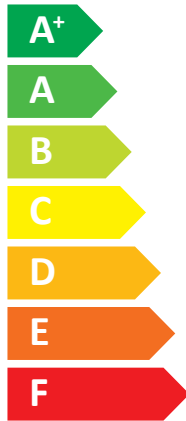

енергия · ενεργεια

SAMSUNG

AE160CXYDEK / MIM-E03EN

+		<input type="checkbox"/>
+		<input type="checkbox"/>
+		<input checked="" type="checkbox"/>
+		<input type="checkbox"/>

ENERG
енергия · ενέργεια

SAMSUNG AE160CXYDEK / AE200CNWMEG

A++

A+

Two icons showing sound power levels. The top icon shows a speaker inside a house with the text "44 dB". The bottom icon shows a speaker outside a house with the text "65 dB".

A legend for power consumption with three colored squares: dark blue, medium blue, and light blue. Each square is followed by the text "15 kW".