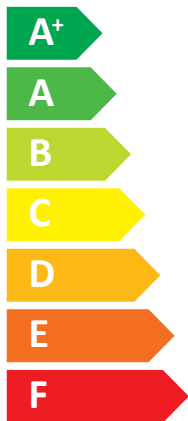

ENERG
енергия · ενέργεια

SAMSUNG AE160CXYDEK / AE200DNWMPK

A++

A+

Two icons showing sound power levels: a speaker inside a house icon with the value 42 dB, and a house icon with a speaker outside with the value 65 dB.

Legend for power consumption in kW, shown as three squares of increasing size and intensity of blue: 15 kW (small dark blue square), 15 kW (medium medium blue square), and 15 kW (large light blue square).

ENERG
енергия · ενεργεια

SAMSUNG AE160CXYDEK / AE200DNXMPK

A++

A+

Two icons showing sound power levels: a speaker icon with a house and the text "44 dB", and a house icon with a speaker and the text "65 dB".