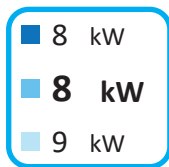

ENERG

енергия · ενέργεια

SAMSUNG AE080CXYDEK / AE200CNWMEG

A++

A+