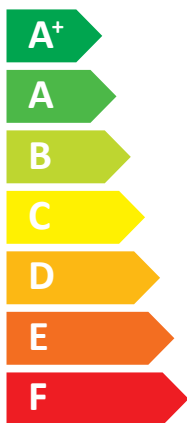

## SAMSUNG AE080CXYDEK / AE200DNWMPK

**A<sup>++</sup>**

**A<sup>+</sup>**

Two icons showing sound power levels. The top icon shows a speaker inside a house with the value 40 dB. The bottom icon shows a speaker outside a house with the value 59 dB.