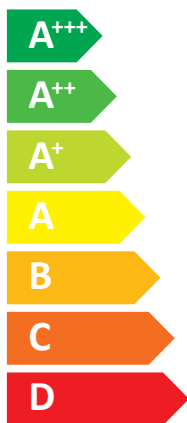

ENERG

енергия · ενεργεια

SAMSUNG AE080CXYDEK / AE200DNWMPK

A⁺⁺

A⁺

Two icons showing sound power levels. The top icon shows a speaker inside a house with the value 40 dB. The bottom icon shows a speaker outside a house with the value 59 dB.

A legend for power consumption with three colored squares: dark blue for 8 kW, medium blue for 8 kW, and light blue for 9 kW.