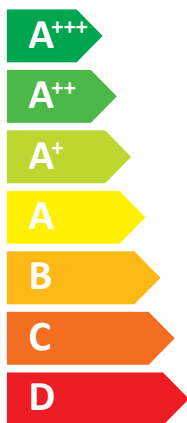

ENERG

енергия · ενεργεια

SAMSUNG AE080CXYDEK / AE200DNXMPK

A⁺⁺

A⁺

Two icons showing sound power levels: a speaker inside a house icon with the value 42 dB, and a speaker outside a house icon with the value 59 dB.

Legend for power consumption in kW, shown as colored squares: dark blue for 8 kW, medium blue for 8 kW, and light blue for 9 kW.