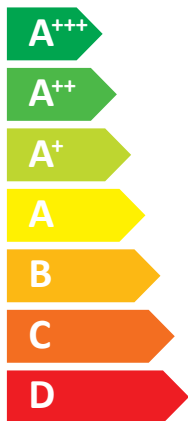

ENERG

енергия · ενεργεια

SAMSUNG AE080CXYDEK / AE260CNWMEG

A⁺⁺

A

Two icons showing sound power levels. The top icon shows a speaker inside a house with the value 44 dB. The bottom icon shows a speaker outside a house with the value 59 dB.

Legend for power consumption in kW, shown as colored squares: dark blue for 8 kW, medium blue for 8 kW, and light blue for 9 kW.