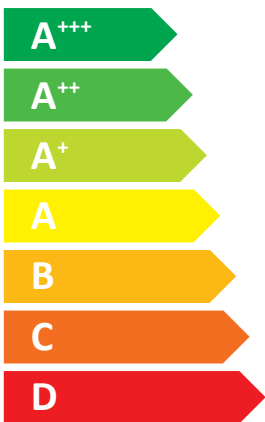

59 dB

8	8
8	8
9	9
kW	kW