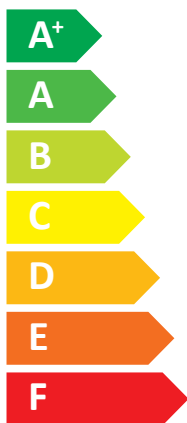

## SAMSUNG AE080CXYDEK / AE200DNXMPK

**A<sup>++</sup>**

**A<sup>+</sup>**

Two icons showing sound power levels: a speaker inside a house icon with the value 42 dB, and a speaker outside a house icon with the value 59 dB.