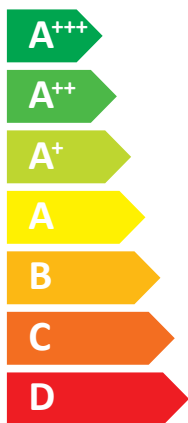

ENERG

енергия · ενεργεια

SAMSUNG AE120CXYDEK / AE200DNWMPK

A⁺⁺

A⁺

Two sound power level icons. The top one shows a speaker inside a house with the value 42 dB. The bottom one shows a speaker outside a house with the value 60 dB.

- 12 kW
- 12 kW**
- 13 kW

ENERG

енергия · ενεργεια

SAMSUNG AE120CXYDEK / AE200DNXMPK

A⁺⁺

A⁺

Two icons showing sound power levels. The top icon shows a speaker inside a house with the value 44 dB. The bottom icon shows a speaker outside a house with the value 60 dB.

Energy efficiency scale for tap water. A tap icon with 'L' is at the top. A black arrow on the right points to 'A+'. The scale consists of horizontal bars of increasing length from top to bottom, labeled A+++ (green), A++ (green), A+ (light green), A (yellow), B (orange), C (orange), D (red), E (red), F (red), and G (red).

Icons for heating (boiler) and hot water (tap) with energy class labels **A⁺⁺** and **A⁺**.

Energy efficiency scale for heating and hot water. The scale ranges from **A⁺⁺⁺** (green) to **G** (red). The product is rated **A⁺⁺**.