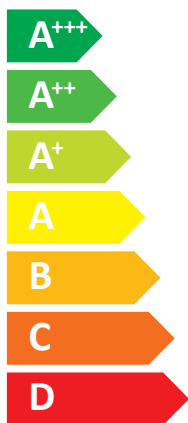

ENERG

енергия · ενεργεια

SAMSUNG AE120CXYDEK / AE260CNWMEG

A⁺⁺

A

44 dB

60 dB

■ 12 kW

■ **12** kW

■ 13 kW