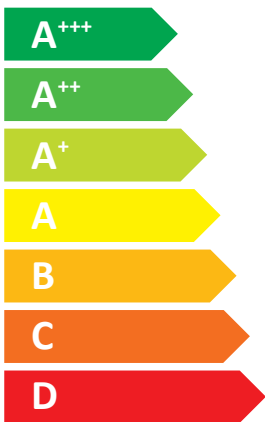

60 dB

■ 12	■ 12
■ 12	■ 12
■ 13	■ 13
kW	kW